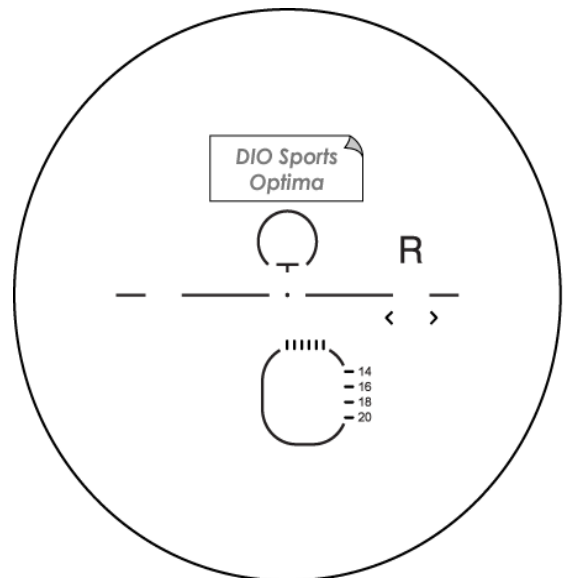

DIO Sports Optima NXT Polar

Specification

Material	NXT	Addition (dpt)	0.75~3.50
Refractive Index	1.53	Base curve	6/8BC
Gravity	1.11	Max Diameters (mm)	75
Abbe Value	45	Fitting Height (mm)	16/18/20/22
UV cut off (mm)	400	Available Corridor length (mm)	7/9/11/13
Color	Grey/Brown	ID Mark	DXN

Lens Features

- Individually customized & Optimized design
- Dynamic Vision Optimization for clear panoramic vision
- Rx compensation with wearer's parameters
- Slim down edge for thin & light weight
- Fitting cross at 4mm above PRP
- Remote edging service for most of Sports Sunglasses

Power Chart

Lens Marking Layout

Add-on Features

- Precal
- Remote Edging
- Special thickness
- Rx compensation
- Decentration
- Hi cylinder (4-6)
- Prism ($\leq 4 \Delta$)
- Mirror coating

* When your prescription is over of range, please contact us directly.