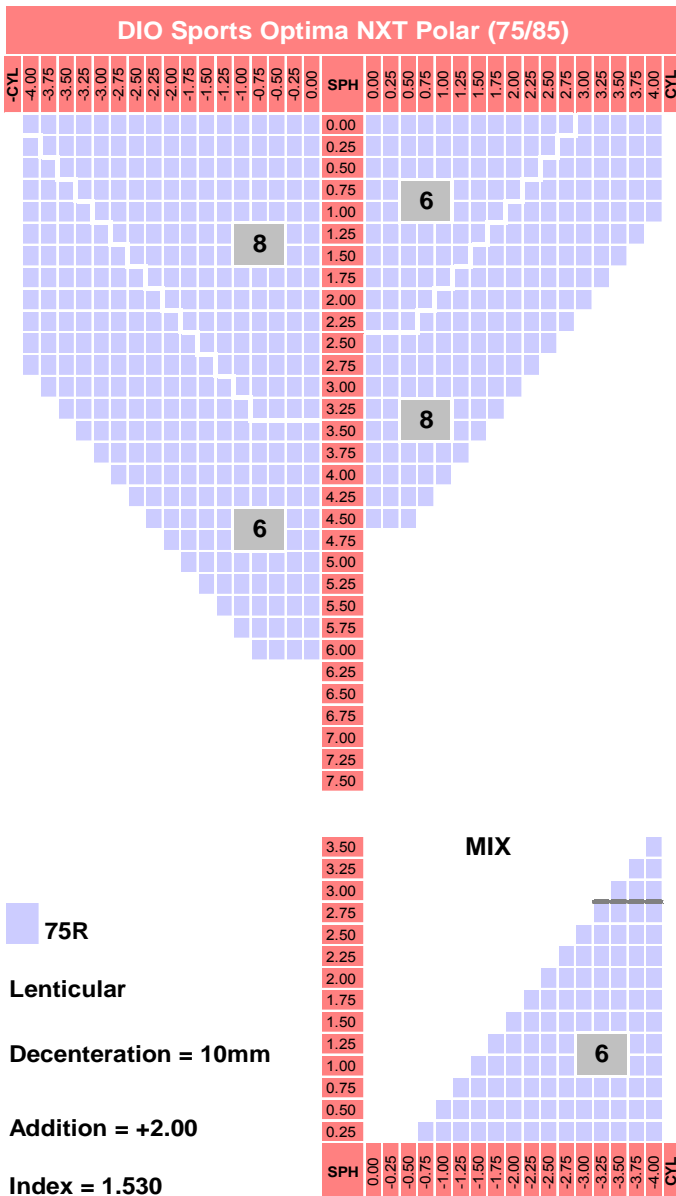

DIO Sports Optima NXT Polar

Specification

Material	NXT	Addition (dpt)	0.75~3.50
Refractive Index	1.53	Base curve	6/8BC
Gravity	1.11	Max Diameters (mm)	75
Abbe Value	45	Fitting Height (mm)	16/18/20/22
UV cut off (mm)	400	Available Corridor length (mm)	7/9/11/13
Color	Grey/Brown	ID Mark	DXN

Lens Features

- Individually customized & Optimized design
- Dynamic Vision Optimization for clear panoramic vision
- Rx compensation with wearer's parameters
- Slim down edge for thin & light weight
- Fitting cross at 4mm above PRP
- Remote edging service for most of Sports Sunglasses

Power Chart

Lens Marking Layout

Add-on Features

- Precal
- Remote Edging
- Special thickness
- Rx compensation
- Decentration
- Hi cylinder (4-6)
- Prism ($\leq 4 \Delta$)
- Mirror coating

* When your prescription is over of range, please contact us directly.